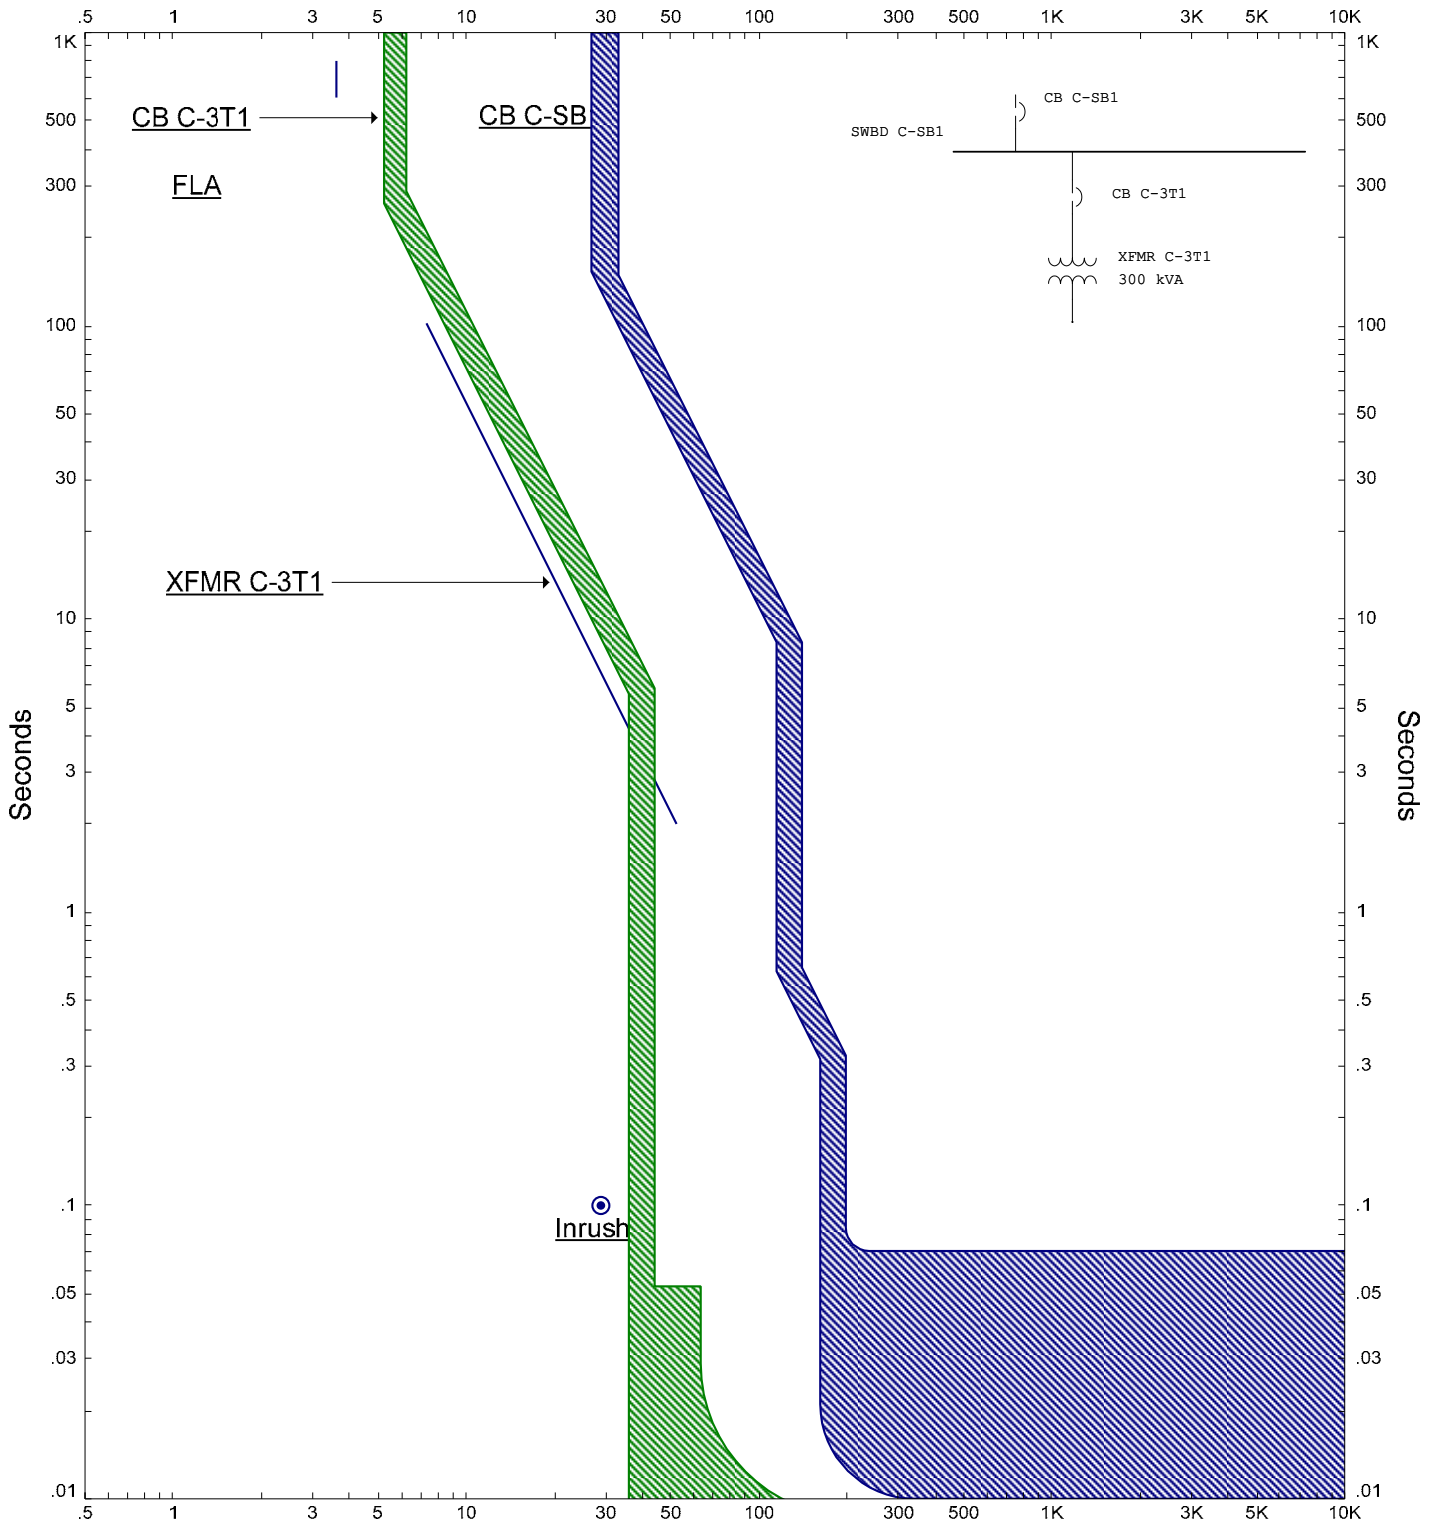

Amps X 100 SWBD C-SB1 (Nom. kV=0.48, Plot Ref. kV=0.48)

Amps X 100 SWBD C-SB1 (Nom. kV=0.48, Plot Ref. kV=0.48)

ETAP Star 7.0.0C

Star1

Project:
 Location:
 Contract:
 Engineer:
 Filename: S:\Electrical\FAVORS\XFMR 6-30-09\C-3T1\C-3T1.OTI

Date: 06-30-2009
 SN: GORDONPRIL
 Rev: Base
 Fault: Phase